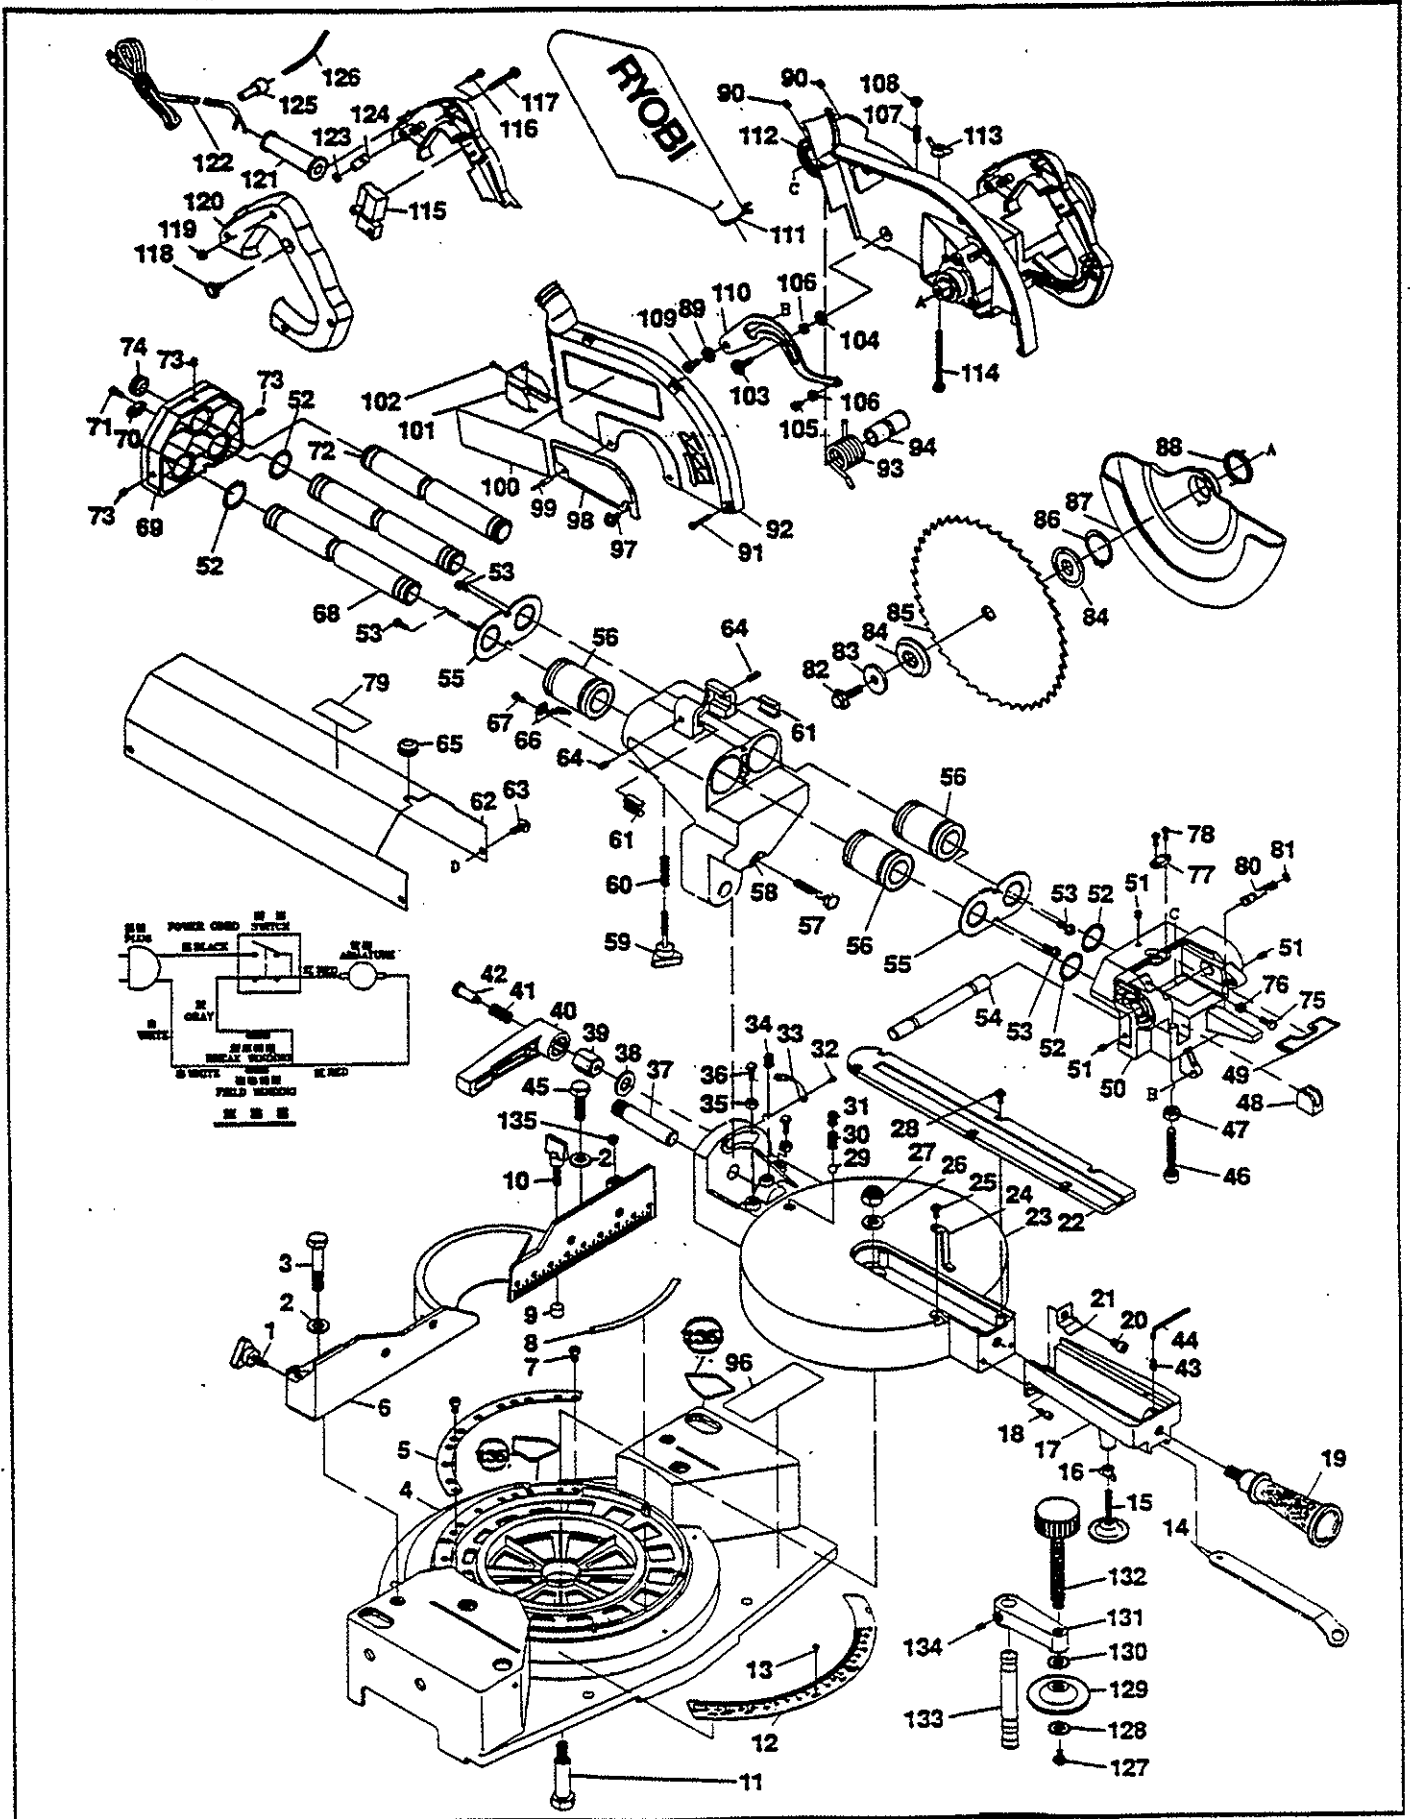

SLIDING COMPOUND MITER SAW TSS200

PARTS LIST FOR AFTER SALES SERVICE MODEL TSS200

REF	PART NO.	DESCRIPTION	QTY	REF	PART NO.	DESCRIPTION	QTY
	4130104	SCREW	4	115	4550008	SWITCH	1
2	4800009	HOUSING	1	116	4130112	SCREW	2
93	4180011	TORSION SPRING	1	117	4130113	SCREW	4
94	4760002	SHAFT SLEEVE	1	118	4550009	SWITCH BUTTON	1
96	4910007	WARNING LABEL	1	119	4130114	HEX NUT	4
97	4130105	SCREW	1	120	4880009	HANDLE COVER	1
98	4880007	CUTTER SHAFT GUARD	1	121	4560008	CORD GUARD	1
99	4120014	RIVET	1	122	4520006	CORD	1
100	4910005	TRADE MARK LABEL	1	123	4130114	HEX NUT	2
101	4880008	PLATE	1	124	4560009	CORD CLAMP	1
102	4130106	SCREW	2	125	4560010	TERMINAL	1
103 *	(see service notes)			126	4560011	LEAD WIRE ASSY	2
104 *	(see service notes)			127	4130115	SCREW	1
105	4120015	RIVET	1	128	4900025	WASHER	1
106	4750003	BALL BEARING	1	129	4940001	FLANGE	1
107	4130108	SET SCREW	1	130	4900019	WASHER	1
108	4130102	HEX NUT	1	131	4800010	WISE BEARING	1
109	4130109	SCREW	1	132	4830008	HANDLE BAR ASSY	1
110	4150003	LEVER	1	133	4100018	SUPPORT	1
111	4090001	DUST BAG	1	134	4130090	SET SCREW	1
112	---	MOTOR ASSY	1	135	9310500	NUT	2
113	4130110	WING NUT	1	136	4910008	LABEL	1
114	4130111	HEX HEAD BOLT	1				